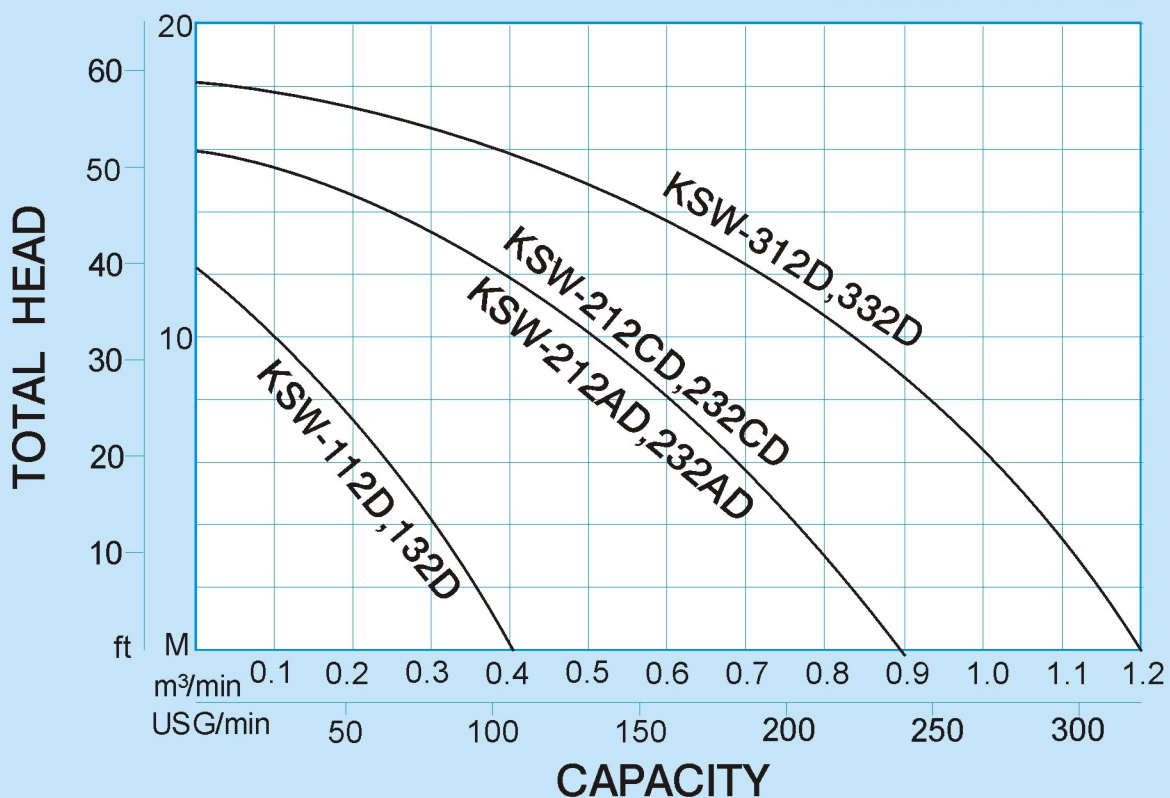

Performance Curve

KSW TYPE

50Hz

60Hz